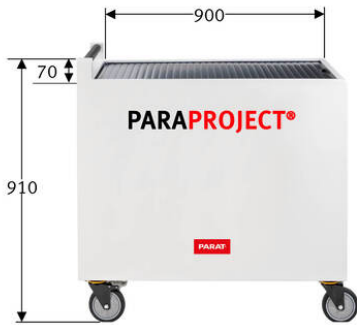

PARAPROJECT®

Trolley U40/U20 WOL

Charge , Wake on Lan , Transport , Storage , Flex2Connect

Part denomination	PARAPROJECT Trolley U40/U20 WOL for tablets/Chromebooks™/laptops, wireless
Part number	840000999
GTIN /EAN	4006793227910
Field of application	Education , Health Care
Certificates	CE / RoHS / REACH / GS
Applicable standards	DIN EN 55022 / DIN EN 55032 / DIN EN 55035 / LVD EN 60950-1
Scope of delivery	<ul style="list-style-type: none"> - PARAPROJECT® Trolley U40/U20 WOL - device connection cable, EU, length: 3 m - 4 keys - user guide - mounting material for 19" Switch)
Materials	<ul style="list-style-type: none"> - powder-coated steel sheet - ABS plastic
Transport	4 smooth-running castors ø 120 mm (with 2 lockable castors) / 2 handles
External dimensions (WxDxH)	630 mm x 900 mm x 910 mm
Weight	70000 g
	87 kg
Dimensions of euro-palletts	705 mm x 950 mm x 1010 mm
Number of euro-pallet	1
customs tariff number	94032080
Country of origin	CN
Fittings	<ul style="list-style-type: none"> - Interior technical equipment: - 40 storage compartments (W x D x H: 35 x 500 x 400 mm) for iPads / tablets - alternative bracket assembly to the switch (W x D x H: 35 x 500 x 400 mm, max. 20 devices) - 40 Schuko sockets with Smart Charging Management - active fans - automatic fans control via integrated thermo sensor and automatic locking detection - temperature is indicated above LCD panel - External technical equipment: - central power supply - main switch - RJ 45 network socket for e.g. access point - Schuko socket - handle - lockable roller shutter on the top side - anti-theft fixing bracket - 4 smooth-running castors ø 120 mm (with 2 lockable castors)